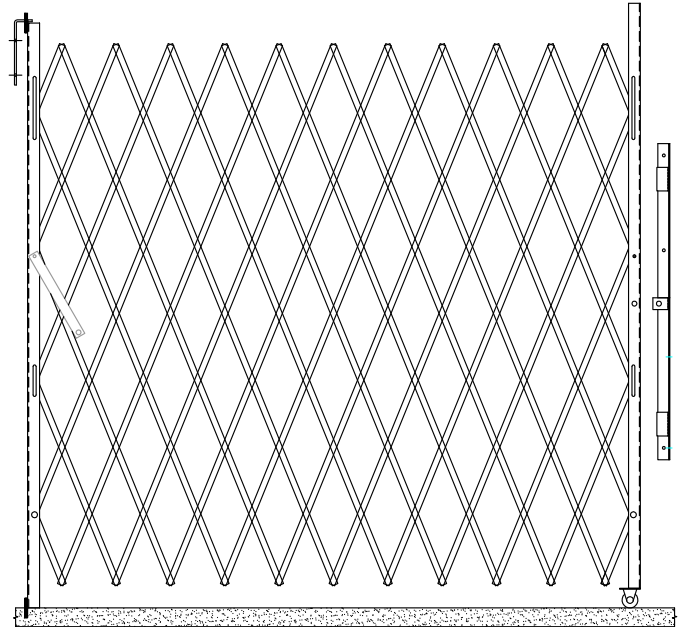

## ***Mounting Methods***

All gates can be easily mounted in jamb or on the face of the outside wall. Extension brackets are available for mounting around an existing garage door.

Single gates for openings up to 7'6" (2286mm) wide.

Double gates for openings up to 16' (4877mm) wide.