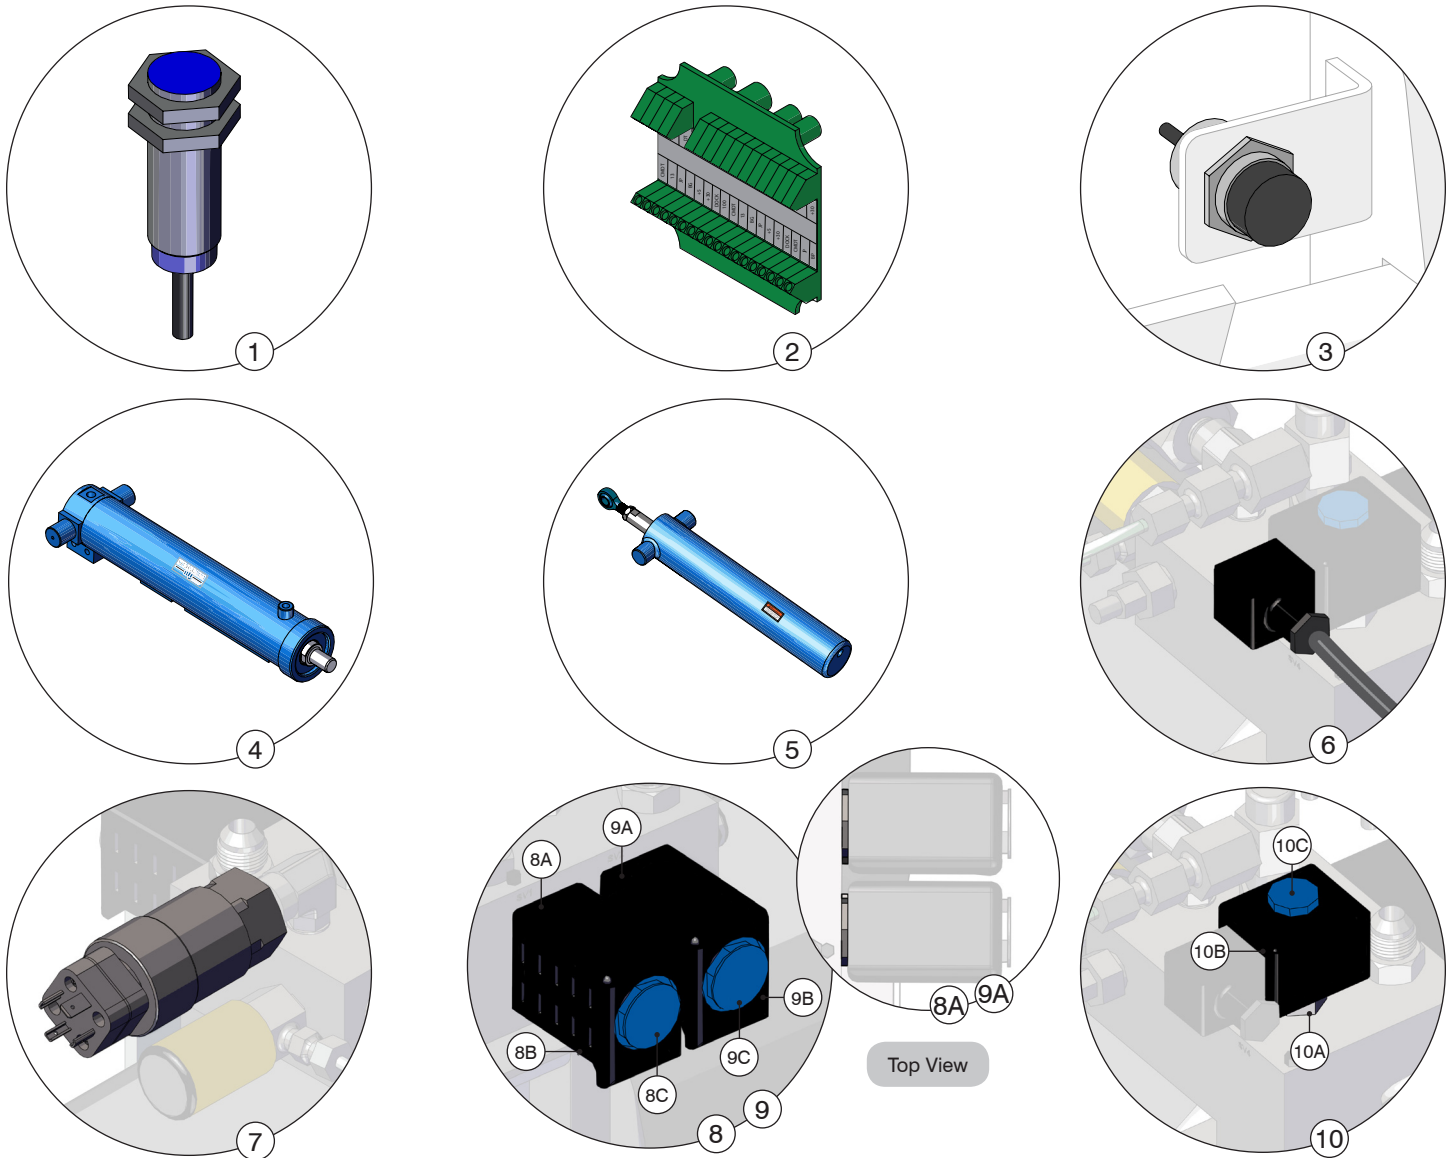

RECOMMENDED SPARE PARTS

StrongArm™ RVR303 Vehicle Restraint

StrongArm™ RVR303 Vehicle Restraint

35,000 lb (15,909 kg) restraining strength with Blue Genius™ Touch Control Panel Gold Series II.

| RSP FOR RVR303 – STD OPERATIONAL COMPONENTS | | | |
|---|-------------|---|------------|
| ITEM NO. | PART NO. | DESCRIPTION | QTY. REQ'D |
| 1 | 028-200 | Proximity Sensor (18mm Shielded) 10-30V | 1 |
| 2 | 026-G025 | Remote I/O Board | 1 |
| 3 | 028-206 | Proximity Sensor (30mm Unshield): Home / Lip Sensor with 5m Cable | 1 |
| 4 | 1000450-KIT | Hook Cylinder Kit | 1 |
| 5 | 1000474-KIT | Tilt Cylinder Kit | 1 |
| 6 | 026-G074 | Cap and Cable | 1 |
| 7 | 080-535 | Pressure Switch | 10 |

| RSP FOR RVR303 – STD OPERATIONAL COMPONENTS | | | |
|---|----------|-------------|---------------------------|
| ITEM NO. | PART NO. | DESCRIPTION | QTY. REQ'D |
| 8 | 080-K004 | SV1 Kit | 8A: 080-528 - Dir. Valve |
| | | | 8B: 080-531 - 24VDC Coil |
| | | | 8C: 033-508-1N Nut |
| 9 | 080-K005 | SV2 Kit | 9A: 080-529 - Dir. Valve |
| | | | 9B: 080-531 - 24VDC Coil |
| | | | 9C: 033-508-1N Nut |
| 10 | 080-K006 | SV3 Kit | 10A: 080-530 - Valve |
| | | | 10B: 080-532 - 24VDC Coil |
| | | | 10C: 033-508-1N Nut |

RECOMMENDED SPARE PARTS

StrongArm™ RVR303 Vehicle Restraint

RSP FOR RVR303 – STD OPERATIONAL COMPONENTS

| ITEM NO. | PART NO. | DESCRIPTION | QTY. REQ'D |
|----------|----------|-------------|------------|
| 11 | 080-533 | Regen Valve | 1 |

RSP FOR RVR303 – COMPONENT SHIELDS

| ITEM NO. | PART NO. | DESCRIPTION | QTY. REQ'D |
|----------|----------|-------------------|------------|
| 12 | 100173 | Retainer Assembly | 2 |