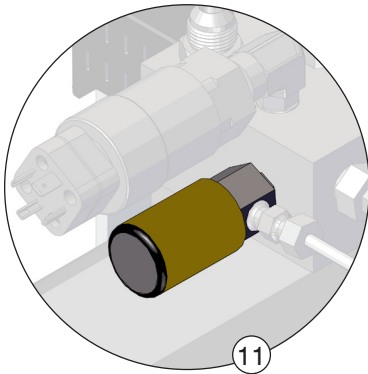

RECOMMENDED SPARE PARTS

StrongArm™ RVR303 Vehicle Restraint

StrongArm™ RVR303 Vehicle Restraint

35,000 lb (15,909 kg) restraining strength with Blue Genius™ Touch Control Panel Gold Series II.

| RSP FOR RVR303 – STD OPERATIONAL COMPONENTS | | | |
|---|-------------|---|------------|
| ITEM NO. | PART NO. | DESCRIPTION | QTY. REQ'D |
| 1 | 028-200 | Proximity Sensor (18mm Shielded) 10-30V | 1 |
| 2 | 026-G025 | Remote I/O Board | 1 |
| 3 | 028-206 | Proximity Sensor (30mm Unshield): Home / Lip Sensor with 5m Cable | 1 |
| 4 | 1000450-KIT | Hook Cylinder Kit | 1 |
| 5 | 1000474-KIT | Tilt Cylinder Kit | 1 |
| 6 | 026-G074 | Cap and Cable | 1 |
| 7 | 080-535 | Pressure Switch | 10 |

| RSP FOR RVR303 – STD OPERATIONAL COMPONENTS | | | |
|---|----------|-------------|---------------------------|
| ITEM NO. | PART NO. | DESCRIPTION | QTY. REQ'D |
| 8 | 080-K004 | SV1 Kit | 8A: 080-528 - Dir. Valve |
| | | | 8B: 080-531 - 24VDC Coil |
| | | | 8C: 033-508-1N Nut |
| 9 | 080-K005 | SV2 Kit | 9A: 080-529 - Dir. Valve |
| | | | 9B: 080-531 - 24VDC Coil |
| | | | 9C: 033-508-1N Nut |
| 10 | 080-K006 | SV3 Kit | 10A: 080-530 - Valve |
| | | | 10B: 080-532 - 24VDC Coil |
| | | | 10C: 033-508-1N Nut |

RECOMMENDED SPARE PARTS

StrongArm™ RVR303 Vehicle Restraint

RSP FOR RVR303 – STD OPERATIONAL COMPONENTS

| ITEM NO. | PART NO. | DESCRIPTION | QTY. REQ'D |
|----------|----------|-------------|------------|
| 11 | 080-533 | Regen Valve | 1 |

RSP FOR RVR303 – COMPONENT SHIELDS

| ITEM NO. | PART NO. | DESCRIPTION | QTY. REQ'D |
|----------|----------|-------------------|------------|
| 12 | 100173 | Retainer Assembly | 2 |