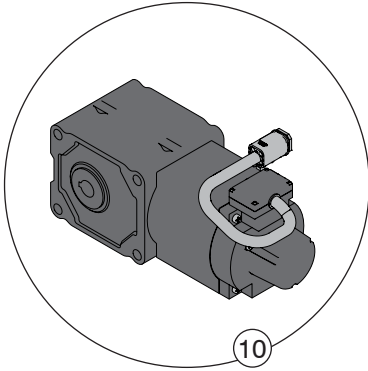

RECOMMENDED SPARE PARTS

StrongArm™ HVR303 Vehicle Restraint

StrongArm™ HVR303 Vehicle Restraint

32,000 lb (14,545 kg) restraining strength with Blue Genius™ Touch Control Panel Gold Series II.

STANDARD OPERATIONAL COMPONENTS			
ITEM	PART NO.	DESCRIPTION	QTY REQ'D
1	56-010295	Extension Spring	4
2	019-034	Carriage Roller Housing with Bearing	4
3	56-010332	Y Bearing Assembly with Hardware	2
4	026-H19	Limit Switch with Connector	2
5	1005470	Roller Chain Assembly	1

STANDARD OPERATIONAL COMPONENTS			
ITEM	PART NO.	DESCRIPTION	QTY REQ'D
6	023-048	Chain Sprocket	1
7	118-755	Key 1/4 Square	3
8	026-H18	Harness with Cable and Connectors	1
9	026-G025M	Remote I/O Board (Resistor)	1

RECOMMENDED SPARE PARTS

StrongArm™ HVR303 Vehicle Restraint

OPTIONAL SUPPORT COMPONENTS

ITEM	PART NO.	DESCRIPTION	QTY REQ'D
10	1005476	Gear Motor Assembly with Cable and Connector	1
11	028-206	Proximity Sensor (30mm Unshielded) Home/Lip Sensor	1
12	56-011930	Lock Manual Release Tool	1