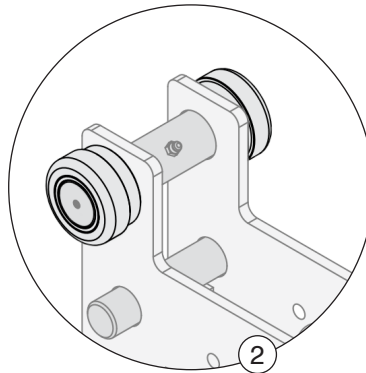

RECOMMENDED SPARE PARTS

StrongArm™ HVR303 Vehicle Restraint

StrongArm™ HVR303 Vehicle Restraint

32,000 lb (14,545 kg) restraining strength with Blue Genius™ Touch Control Panel Gold Series II.

STANDARD OPERATIONAL COMPONENTS			
ITEM	PART NO.	DESCRIPTION	QTY REQ'D
1	56-010295	Extension Spring	4
2	019-034	Carriage Roller Housing with Bearing	4
3	56-010332	Y Bearing Assembly with Hardware	2
4	026-H19	Limit Switch with Connector	2
5	1005470	Roller Chain Assembly	1

STANDARD OPERATIONAL COMPONENTS			
ITEM	PART NO.	DESCRIPTION	QTY REQ'D
6	023-048	Chain Sprocket	1
7	118-755	Key 1/4 Square	3
8	026-H18	Harness with Cable and Connectors	1
9	026-G025M	Remote I/O Board (Resistor)	1

RECOMMENDED SPARE PARTS

StrongArm™ HVR303 Vehicle Restraint

OPTIONAL SUPPORT COMPONENTS

ITEM	PART NO.	DESCRIPTION	QTY REQ'D
10	1005476	Gear Motor Assembly with Cable and Connector	1
11	028-206	Proximity Sensor (30mm Unshielded) Home/Lip Sensor	1
12	56-011930	Lock Manual Release Tool	1