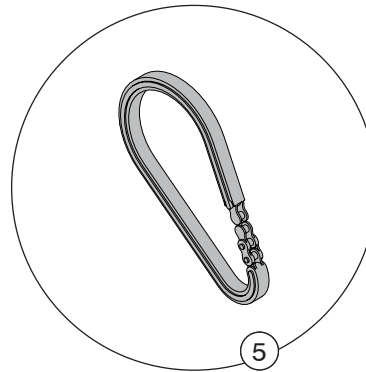

RECOMMENDED SPARE PARTS

StrongArm™ HVR303 Vehicle Restraint

StrongArm™ HVR303 Vehicle Restraint

32,000 lb (14,545 kg) restraining strength with Blue Genius™ Touch Control Panel Gold Series II.

STANDARD OPERATIONAL COMPONENTS			
ITEM	PART NO.	DESCRIPTION	QTY REQ'D
1	56-010295	Extension Spring	4
2	019-034	Carriage Roller Housing with Bearing	4
3	56-010332	Y Bearing Assembly with Hardware	2
4	026-H19	Limit Switch with Connector	2
5	1005470	Roller Chain Assembly	1

STANDARD OPERATIONAL COMPONENTS			
ITEM	PART NO.	DESCRIPTION	QTY REQ'D
6	023-048	Chain Sprocket	1
7	118-755	Key 1/4 Square	3
8	026-H18	Harness with Cable and Connectors	1
9	026-G025M	Remote I/O Board (Resistor)	1

RECOMMENDED SPARE PARTS

StrongArm™ HVR303 Vehicle Restraint

OPTIONAL SUPPORT COMPONENTS

ITEM	PART NO.	DESCRIPTION	QTY REQ'D
10	1005476	Gear Motor Assembly with Cable and Connector	1
11	028-206	Proximity Sensor (30mm Unshielded) Home/Lip Sensor	1
12	56-011930	Lock Manual Release Tool	1