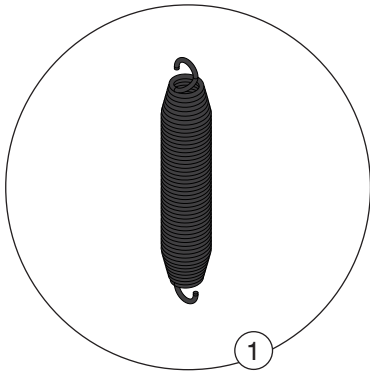

RECOMMENDED SPARE PARTS

StrongArm™ HVR303 Vehicle Restraint

StrongArm™ HVR303 Vehicle Restraint

32,000 lb (14,545 kg) restraining strength with Blue Genius™ Touch Control Panel Gold Series II.

STANDARD OPERATIONAL COMPONENTS			
ITEM	PART NO.	DESCRIPTION	QTY REQ'D
1	56-010295	Extension Spring	4
2	019-034	Carriage Roller Housing with Bearing	4
3	56-010332	Y Bearing Assembly with Hardware	2
4	026-H19	Limit Switch with Connector	2
5	1005470	Roller Chain Assembly	1

STANDARD OPERATIONAL COMPONENTS			
ITEM	PART NO.	DESCRIPTION	QTY REQ'D
6	023-048	Chain Sprocket	1
7	118-755	Key 1/4 Square	3
8	026-H18	Harness with Cable and Connectors	1
9	026-G025M	Remote I/O Board (Resistor)	1

RECOMMENDED SPARE PARTS

StrongArm™ HVR303 Vehicle Restraint

OPTIONAL SUPPORT COMPONENTS

ITEM	PART NO.	DESCRIPTION	QTY REQ'D
10	1005476	Gear Motor Assembly with Cable and Connector	1
11	028-206	Proximity Sensor (30mm Unshielded) Home/Lip Sensor	1
12	56-011930	Lock Manual Release Tool	1