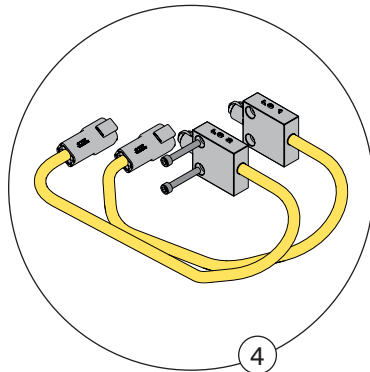

RECOMMENDED SPARE PARTS

StrongArm™ HVR303 Vehicle Restraint

StrongArm™ HVR303 Vehicle Restraint

32,000 lb (14,545 kg) restraining strength with Blue Genius™ Touch Control Panel Gold Series II.

STANDARD OPERATIONAL COMPONENTS			
ITEM	PART NO.	DESCRIPTION	QTY REQ'D
1	56-010295	Extension Spring	4
2	019-034	Carriage Roller Housing with Bearing	4
3	56-010332	Y Bearing Assembly with Hardware	2
4	026-H19	Limit Switch with Connector	2
5	1005470	Roller Chain Assembly	1

STANDARD OPERATIONAL COMPONENTS			
ITEM	PART NO.	DESCRIPTION	QTY REQ'D
6	023-048	Chain Sprocket	1
7	118-755	Key 1/4 Square	3
8	026-H18	Harness with Cable and Connectors	1
9	026-G025M	Remote I/O Board (Resistor)	1

RECOMMENDED SPARE PARTS

StrongArm™ HVR303 Vehicle Restraint

OPTIONAL SUPPORT COMPONENTS

ITEM	PART NO.	DESCRIPTION	QTY REQ'D
10	1005476	Gear Motor Assembly with Cable and Connector	1
11	028-206	Proximity Sensor (30mm Unshielded) Home/Lip Sensor	1
12	56-011930	Lock Manual Release Tool	1