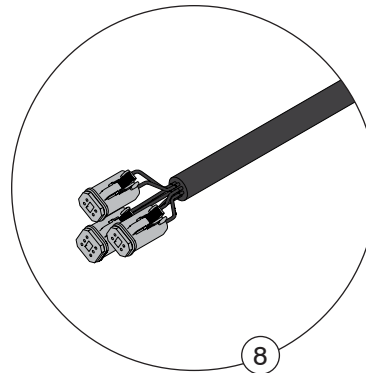

RECOMMENDED SPARE PARTS

StrongArm™ HVR303 Vehicle Restraint

StrongArm™ HVR303 Vehicle Restraint

32,000 lb (14,545 kg) restraining strength with Blue Genius™ Touch Control Panel Gold Series II.

STANDARD OPERATIONAL COMPONENTS			
ITEM	PART NO.	DESCRIPTION	QTY REQ'D
1	56-010295	Extension Spring	4
2	019-034	Carriage Roller Housing with Bearing	4
3	56-010332	Y Bearing Assembly with Hardware	2
4	026-H19	Limit Switch with Connector	2
5	1005470	Roller Chain Assembly	1

STANDARD OPERATIONAL COMPONENTS			
ITEM	PART NO.	DESCRIPTION	QTY REQ'D
6	023-048	Chain Sprocket	1
7	118-755	Key 1/4 Square	3
8	026-H18	Harness with Cable and Connectors	1
9	026-G025M	Remote I/O Board (Resistor)	1

RECOMMENDED SPARE PARTS

StrongArm™ HVR303 Vehicle Restraint

OPTIONAL SUPPORT COMPONENTS

ITEM	PART NO.	DESCRIPTION	QTY REQ'D
10	1005476	Gear Motor Assembly with Cable and Connector	1
11	028-206	Proximity Sensor (30mm Unshielded) Home/Lip Sensor	1
12	56-011930	Lock Manual Release Tool	1