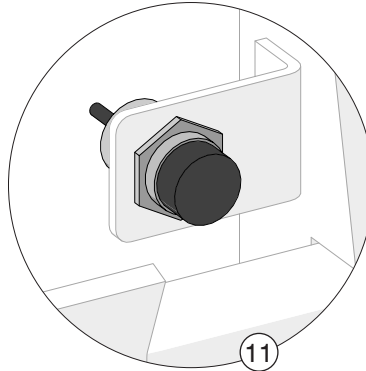

RECOMMENDED SPARE PARTS

StrongArm™ HVR303 Vehicle Restraint

StrongArm™ HVR303 Vehicle Restraint

32,000 lb (14,545 kg) restraining strength with Blue Genius™ Touch Control Panel Gold Series II.

STANDARD OPERATIONAL COMPONENTS			
ITEM	PART NO.	DESCRIPTION	QTY REQ'D
1	56-010295	Extension Spring	4
2	019-034	Carriage Roller Housing with Bearing	4
3	56-010332	Y Bearing Assembly with Hardware	2
4	026-H19	Limit Switch with Connector	2
5	1005470	Roller Chain Assembly	1

STANDARD OPERATIONAL COMPONENTS			
ITEM	PART NO.	DESCRIPTION	QTY REQ'D
6	023-048	Chain Sprocket	1
7	118-755	Key 1/4 Square	3
8	026-H18	Harness with Cable and Connectors	1
9	026-G025M	Remote I/O Board (Resistor)	1

RECOMMENDED SPARE PARTS

StrongArm™ HVR303 Vehicle Restraint

OPTIONAL SUPPORT COMPONENTS

ITEM	PART NO.	DESCRIPTION	QTY REQ'D
10	1005476	Gear Motor Assembly with Cable and Connector	1
11	028-206	Proximity Sensor (30mm Unshielded) Home/Lip Sensor	1
12	56-011930	Lock Manual Release Tool	1