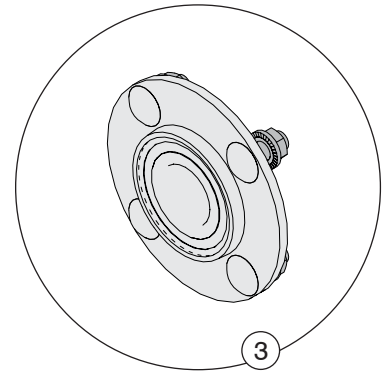

RECOMMENDED SPARE PARTS

StrongArm™ HVR303 Vehicle Restraint

StrongArm™ HVR303 Vehicle Restraint

32,000 lb (14,545 kg) restraining strength with Blue Genius™ Touch Control Panel Gold Series II.

STANDARD OPERATIONAL COMPONENTS			
ITEM	PART NO.	DESCRIPTION	QTY REQ'D
1	56-010295	Extension Spring	4
2	019-034	Carriage Roller Housing with Bearing	4
3	56-010332	Y Bearing Assembly with Hardware	2
4	026-H19	Limit Switch with Connector	2
5	1005470	Roller Chain Assembly	1

STANDARD OPERATIONAL COMPONENTS			
ITEM	PART NO.	DESCRIPTION	QTY REQ'D
6	023-048	Chain Sprocket	1
7	118-755	Key 1/4 Square	3
8	026-H18	Harness with Cable and Connectors	1
9	026-G025M	Remote I/O Board (Resistor)	1

RECOMMENDED SPARE PARTS

StrongArm™ HVR303 Vehicle Restraint

OPTIONAL SUPPORT COMPONENTS

ITEM	PART NO.	DESCRIPTION	QTY REQ'D
10	1005476	Gear Motor Assembly with Cable and Connector	1
11	028-206	Proximity Sensor (30mm Unshielded) Home/Lip Sensor	1
12	56-011930	Lock Manual Release Tool	1