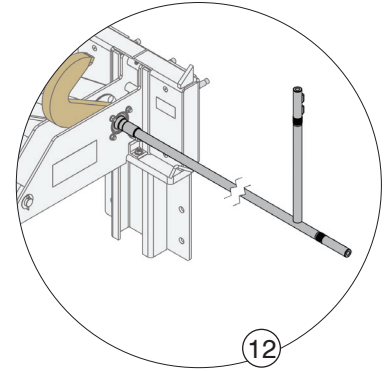

RECOMMENDED SPARE PARTS

StrongArm™ HVR303 Vehicle Restraint

StrongArm™ HVR303 Vehicle Restraint

32,000 lb (14,545 kg) restraining strength with Blue Genius™ Touch Control Panel Gold Series II.

STANDARD OPERATIONAL COMPONENTS			
ITEM	PART NO.	DESCRIPTION	QTY REQ'D
1	56-010295	Extension Spring	4
2	019-034	Carriage Roller Housing with Bearing	4
3	56-010332	Y Bearing Assembly with Hardware	2
4	026-H19	Limit Switch with Connector	2
5	1005470	Roller Chain Assembly	1

STANDARD OPERATIONAL COMPONENTS			
ITEM	PART NO.	DESCRIPTION	QTY REQ'D
6	023-048	Chain Sprocket	1
7	118-755	Key 1/4 Square	3
8	026-H18	Harness with Cable and Connectors	1
9	026-G025M	Remote I/O Board (Resistor)	1

RECOMMENDED SPARE PARTS

StrongArm™ HVR303 Vehicle Restraint

OPTIONAL SUPPORT COMPONENTS

ITEM	PART NO.	DESCRIPTION	QTY REQ'D
10	1005476	Gear Motor Assembly with Cable and Connector	1
11	028-206	Proximity Sensor (30mm Unshielded) Home/Lip Sensor	1
12	56-011930	Lock Manual Release Tool	1